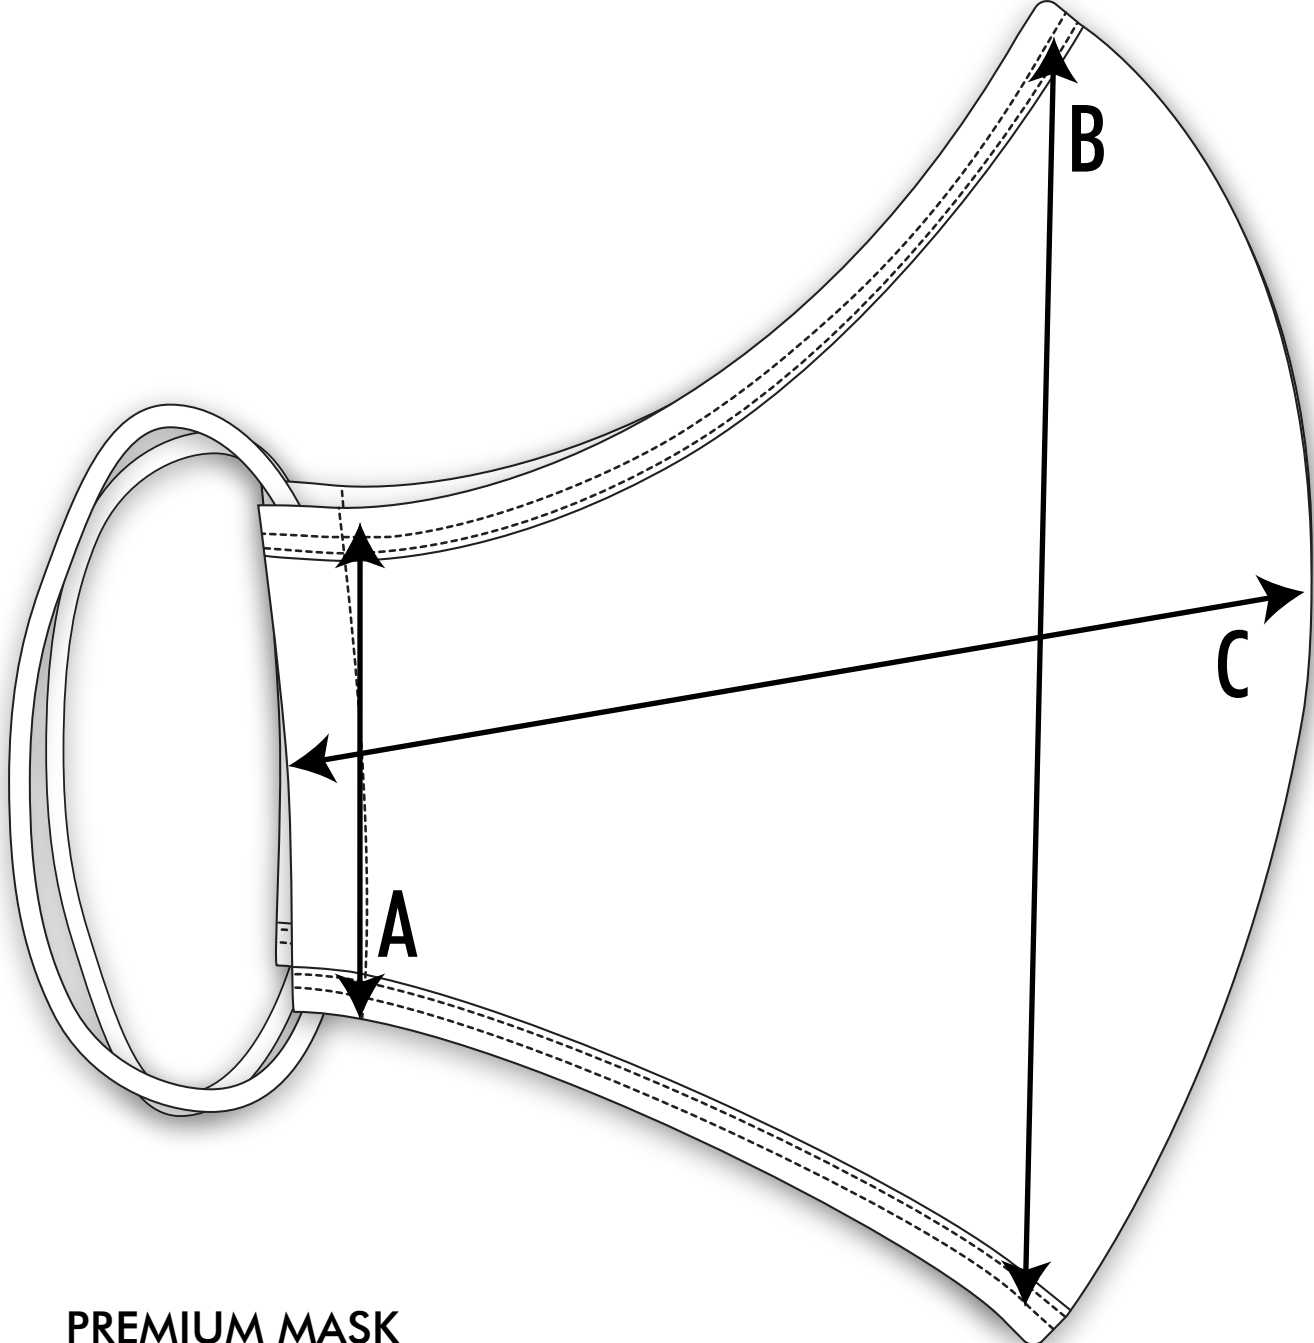

MASK4LIFE TEMPLATE

SIZE GUIDE

FLEXIBLE MASK
A = 6.5CM
B = 13.5CM
C = 12CM

PREMIUM MASK
A = 8CM
B = 15CM
C = 14CM