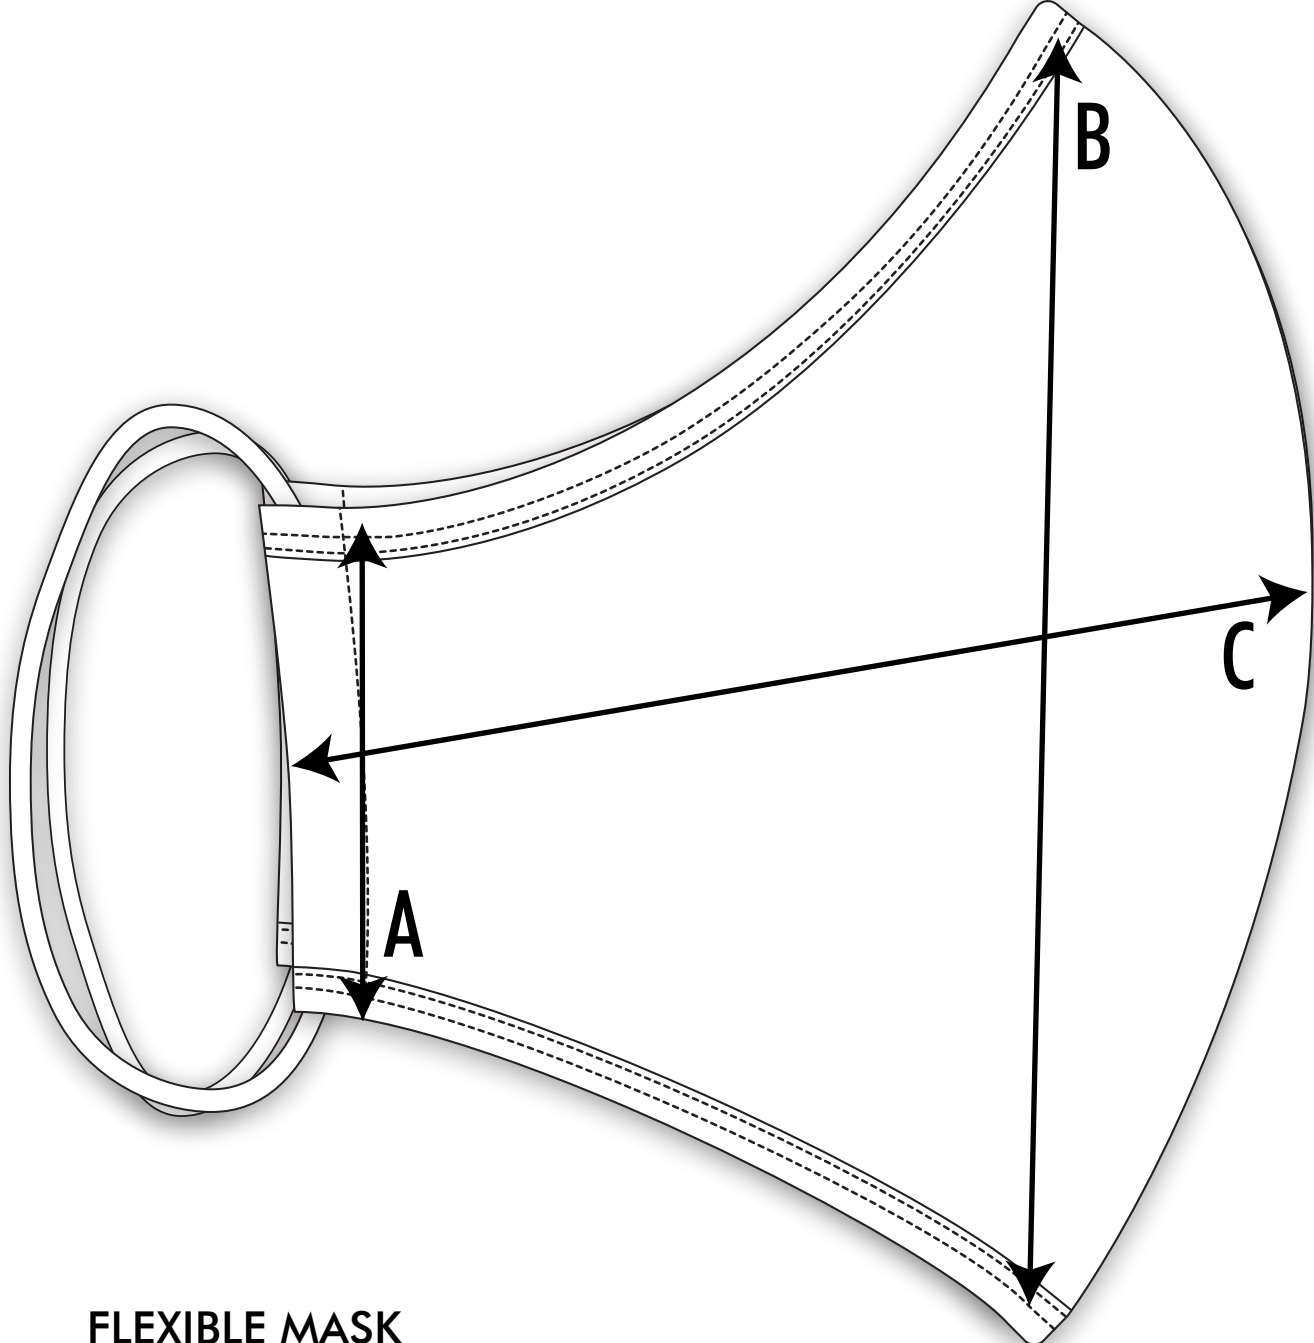

MASK4LIFE TEMPLATE

SIZE GUIDE

FLEXIBLE MASK
A = 6.5CM
B = 13.5CM
C = 12CM

PREMIUM MASK
A = 8CM
B = 15CM
C = 14CM